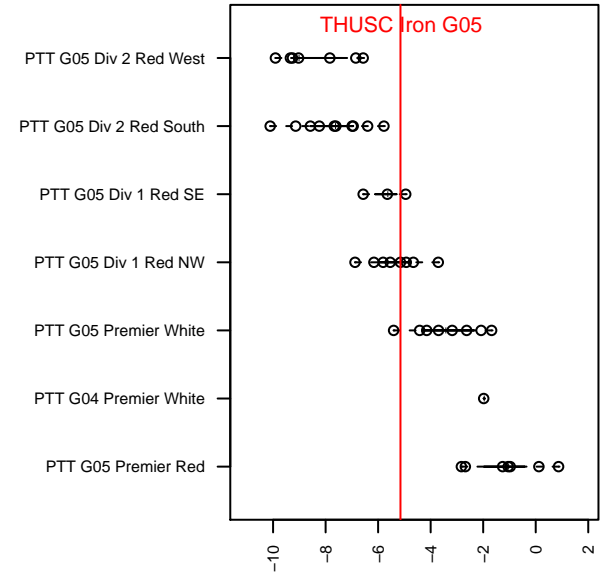

**attack and defense rating
relative to others at age
and all opponents in last 13 months**