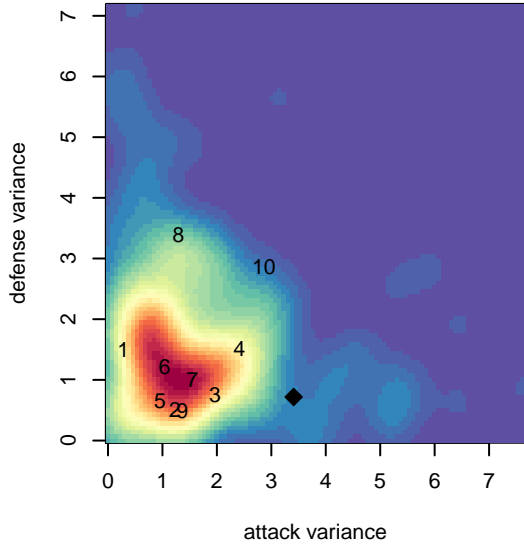

THUSC Iron G05

Tualatin Hills United SC
 Tualatin Hills, OR
 G05 total strength=839
 attack=1.15 defense=1.14
 fall league = PTT G05 Div 1 Red NW

alt names used:
 THUSC 05G Iron
 THUSC 05G Iron
 THUSC IRON
 THUSC Iron 05G
 THUSC Iron

Venues played:
 2017 Clash At the Border Gold/Silver/Bronze
 2017 Mt Hood Challenge U13 Silver
 2017 Chinook Cup U13
 2017 PTT G05 Division 1 Red NW
 2017 OYS PTT Presidents Cup G05

**attack and defense variance (black dot)
relative to other teams
and top 10 in region**