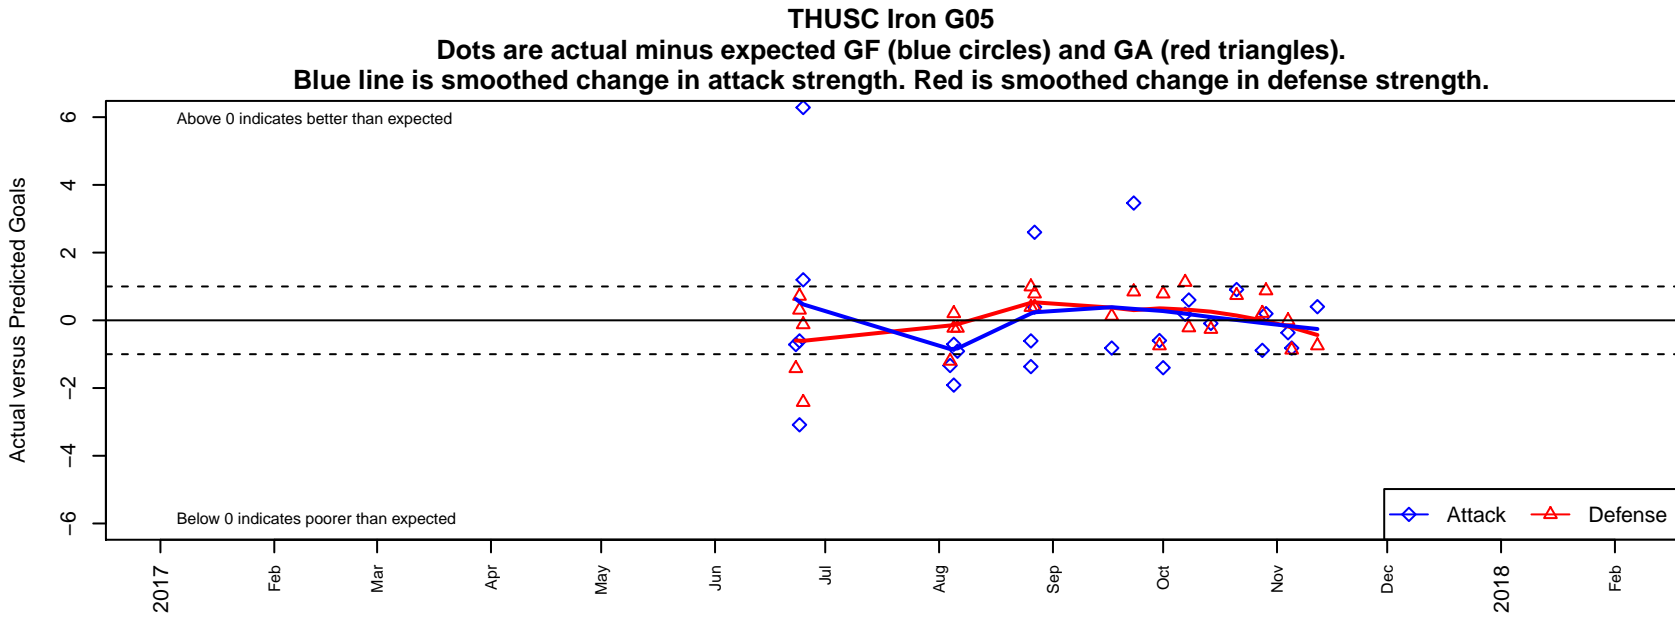

**attack and defense variance (black dot)
relative to other teams
and top 10 in region**

**attack and defense rating
relative to others at age
and all opponents in last 13 months**

THUSC Iron G05

Tualatin Hills United SC
Tualatin Hills, OR
G05 total strength=839
attack=1.15 defense=1.14
fall league = PTT G05 Div 1 Red NW

alt names used:
THUSC 05G Iron
THUSC 05G Iron
THUSC IRON
THUSC Iron 05G
THUSC Iron

Venues played:
2017 Clash At the Border Gold/Silver/Bronze
2017 Mt Hood Challenge U13 Silver
2017 Chinook Cup U13
2017 PTT G05 Division 1 Red NW
2017 OYS PTT Presidents Cup G05