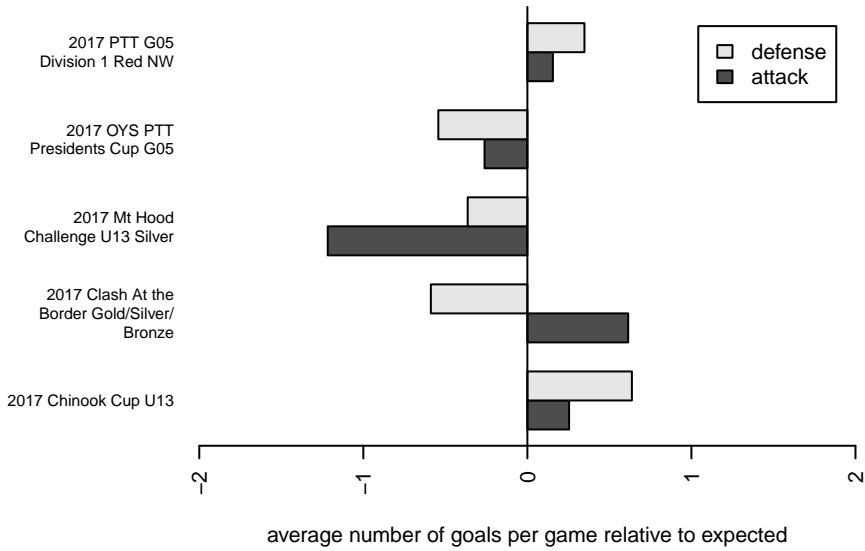

Performance relative to 13 month average