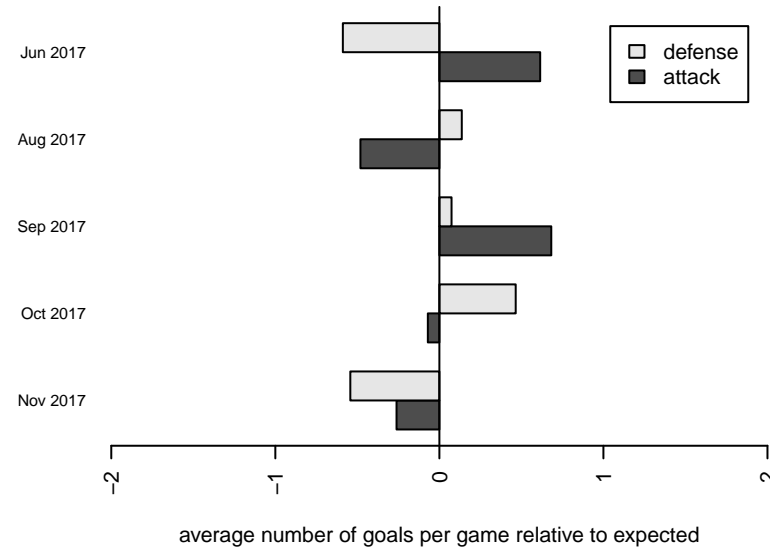

Performance relative to 13 month average